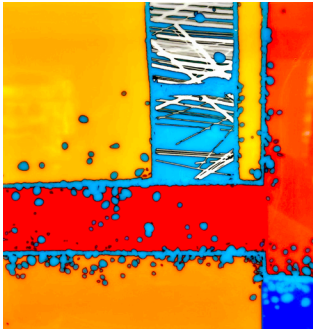

8. *Tangerine Dreams for One*
Art glass panel on wood
10 x 10 x 1.25 inches
2024
$450