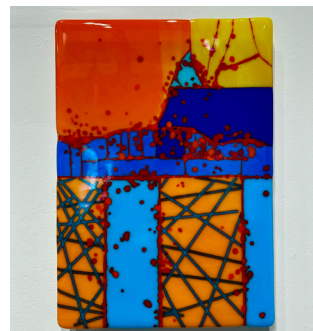

13. *Tangerine 1*
Art glass panel on wood
10 x 15 x 1.25 inches
2024
$750