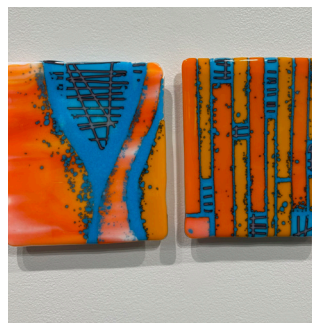

Nanette Bevan

Tangerine

Concourse Gallery

May 17-June 12, 2024

Price List

1. *Long Story*
Art glass wall panel
4 x 48 x 1.25 inches
2024
\$1,250

4. *Finding the Way*
Art glass panel on
wood base
6 x 6 x 1.25 inches
2024
\$150

2. *Tangerine in Tight*
Art glass panel on
wood base
12 x 12 x 1.25 inches
2024
\$550

5. *Deep Red Reacts*
Art Glass Panel on
Wood
13.4 x 6 x 1.25 inches
2024
\$300

3. *Strong reaction to cold*
Art glass panel on
wood
20 x 10 x 1.25 inches
2024
\$800