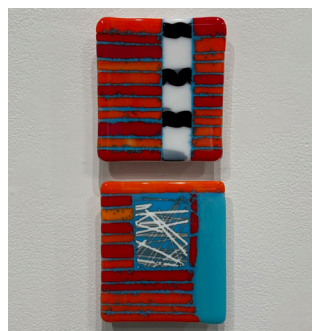

Nanette Bevan

Tangerine

Concourse Gallery

May 17-June 12, 2024

Price List

1. *Long Story*
Art glass wall panel
4 x 48 x 1.25 inches
2024
\$1,250

4. *Finding the Way*
Art glass panel on
wood base
6 x 6 x 1.25 inches
2024
\$150

2. *Tangerine in Tight*
Art glass panel on
wood base
12 x 12 x 1.25 inches
2024
\$550

5. *Deep Red Reacts*
Art Glass Panel on
Wood
13.4 x 6 x 1.25 inches
2024
\$300

3. *Strong reaction to cold*
Art glass panel on
wood
20 x 10 x 1.25 inches
2024
\$800