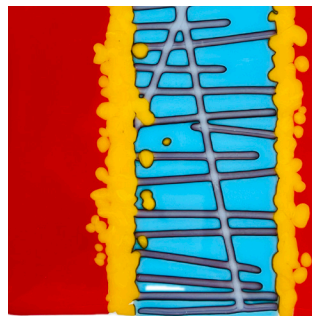

Nanette Bevan

Tangerine

Concourse Gallery

May 17-June 12, 2024

Price List

1. *Long Story*
Art glass wall panel
4 x 48 x 1.25 inches
2024
\$1,250

4. *Finding the Way*
Art glass panel on
wood base
6 x 6 x 1.25 inches
2024
\$150

2. *Tangerine in Tight*
Art glass panel on
wood base
12 x 12 x 1.25 inches
2024
\$550

5. *Deep Red Reacts*
Art Glass Panel on
Wood
13.4 x 6 x 1.25 inches
2024
\$300

3. *Strong reaction to cold*
Art glass panel on
wood
20 x 10 x 1.25 inches
2024
\$800