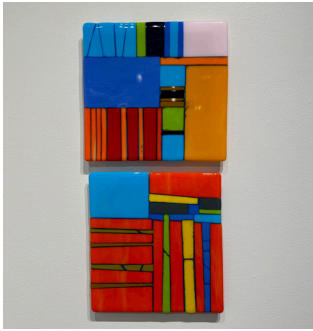

16. *Tangerine and a Little Pink + Tangerine and a Little Blue*
Art glass panel on wood base
11 x 11.5 x 1.2 inches
2024
$550 each

20. *Tall Boy Meets Sky*
Art glass sculpture in matte black
23 x 6 x 6 inches
2024
$750

17. *Tall Boy Meets Sky 2*
Art glass sculpture in matte black stand
22.75 x 6 x 6 inches
2024
$750

21. *Tall Boy Meets Sky 4*
Art glass sculpture in matte black
24 x 6 x 6 inches
2024
$750

18. *Tall Boy Meets Sky 3*
Art glass sculpture in matte black stand
24 x 6 x 6 inches
2024
$750

Contact M Aragon at maragone@visartscenter.org or 301.315.8200 x128 to purchase or for more information.

155 Gibbs Street, Rockville MD 20850 | www.visartscenter.org | 301.315.8200