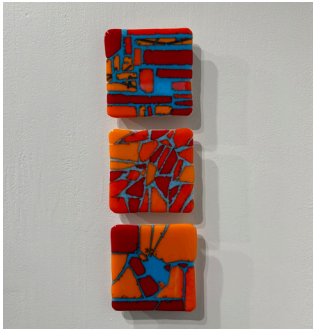

15. *Sunrise Triptych 2*
Art glass panel on wood
6 x 20 x 1.25 inches
2024
$450

19. *Tall Boy Steps*
Art glass sculpture in matte black stand
26 x 6 x 6 inches
2024
$750