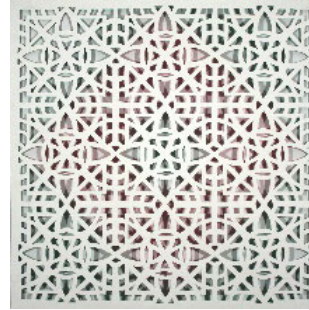

Reni Gower

GeoMATRIX: A Perfect Proof

Concourse Gallery

September 8-October 29, 2023

Price List

1. *Gibbs*
10 panels - white cut vinyl
73" x 23" / each -
73" x 230" / overall
2023
NFS / Commissions Available

2. *SmPapercuts: St5b (GreenCadGreen)*
Acrylic on hand cut paper
26.5" x 26.5" / framed
2018
\$2,800

3. *SmPapercuts: St4a (GreenRed)*
Acrylic on hand cut paper
26.5" x 26.5"
2018
\$2,800

4. *SmPapercuts: White/Red Ultra*
Acrylic on hand cut paper
26.75" x 26.75" framed
2016
\$2,800

5. *Stratford (representative image)*
Cut vinyl
91" x 12" / each - 91" x 240" / overall
2023
\$15000.00

6. *SmPapercuts: St5a (RedLime Orange)*
Acrylic on hand cut paper
26.5" x 26.5" / framed
2018
\$2800