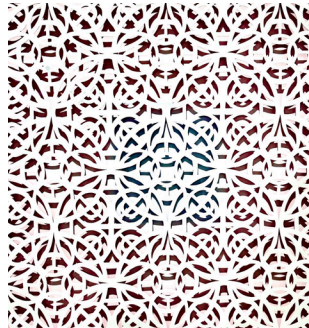

Reni Gower

GeoMATRIX: A Perfect Proof

Concourse Gallery

September 8-October 29, 2023

Price List

1. *Gibbs*
10 panels - white cut vinyl
73" x 23" / each -
73" x 230" / overall
2023
NFS / Commissions Available

2. *SmPapercuts: St5b (GreenCadGreen)*
Acrylic on hand cut paper
26.5" x 26.5" / framed
2018
\$2,800

3. *SmPapercuts: St4a (GreenRed)*
Acrylic on hand cut paper
26.5" x 26.5"
2018
\$2,800

4. *SmPapercuts: White/Red Ultra*
Acrylic on hand cut paper
26.75" x 26.75" framed
2016
\$2,800

5. *Stratford (representative image)*
Cut vinyl
91" x 12" / each - 91" x 240" / overall
2023
\$15000.00

6. *SmPapercuts: St5a (RedLime Orange)*
Acrylic on hand cut paper
26.5" x 26.5" / framed
2018
\$2800