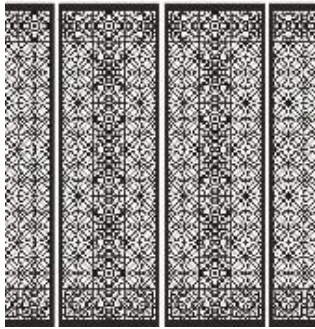

Reni Gower

GeoMATRIX: A Perfect Proof

Concourse Gallery

September 8-October 29, 2023

Price List

1. *Gibbs*
10 panels - white cut vinyl
73" x 23" / each -
73" x 230" / overall
2023
NFS / Commissions Available

2. *SmPapercuts: St5b (GreenCadGreen)*
Acrylic on hand cut paper
26.5" x 26.5" / framed
2018
\$2,800

3. *SmPapercuts: St4a (GreenRed)*
Acrylic on hand cut paper
26.5" x 26.5"
2018
\$2,800

4. *SmPapercuts: White/Red Ultra*
Acrylic on hand cut paper
26.75" x 26.75" framed
2016
\$2,800

5. *Stratford (representative image)*
Cut vinyl
91" x 12" / each - 91" x 240" / overall
2023
\$15000.00

6. *SmPapercuts: St5a (RedLime Orange)*
Acrylic on hand cut paper
26.5" x 26.5" / framed
2018
\$2800