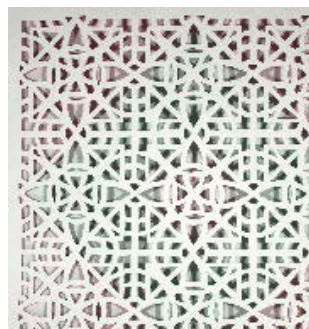

2. *SmPapercuts: St5b (GreenCadGreen)*
Acrylic on hand cut paper
26.5" x 26.5" / framed
2018
\$2,800

3. *SmPapercuts: St4a (GreenRed)*
Acrylic on hand cut paper
26.5" x 26.5"
2018
\$2,800

4. *SmPapercuts: White/Red Ultra*
Acrylic on hand cut paper
26.75" x 26.75" framed
2016
\$2,800

5. *Stratford (representative image)*
Cut vinyl
91" x 12" / each - 91" x 240" / overall
2023
\$15000.00

6. *SmPapercuts: St5a (RedLime Orange)*
Acrylic on hand cut paper
26.5" x 26.5" / framed
2018
\$2800