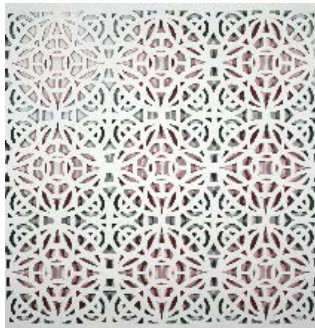

Reni Gower

GeoMATRIX: A Perfect Proof

Concourse Gallery

September 8-October 29, 2023

Price List

1. *Gibbs*
10 panels - white cut vinyl
73" x 23" / each -
73" x 230" / overall
2023
NFS / Commissions Available

2. *SmPapercuts: St5b (GreenCadGreen)*
Acrylic on hand cut paper
26.5" x 26.5" / framed
2018
\$2,800

3. *SmPapercuts: St4a (GreenRed)*
Acrylic on hand cut paper
26.5" x 26.5"
2018
\$2,800

4. *SmPapercuts: White/Red Ultra*
Acrylic on hand cut paper
26.75" x 26.75" framed
2016
\$2,800

5. *Stratford (representative image)*
Cut vinyl
91" x 12" / each - 91" x 240" / overall
2023
\$15000.00

6. *SmPapercuts: St5a (RedLime Orange)*
Acrylic on hand cut paper
26.5" x 26.5" / framed
2018
\$2800