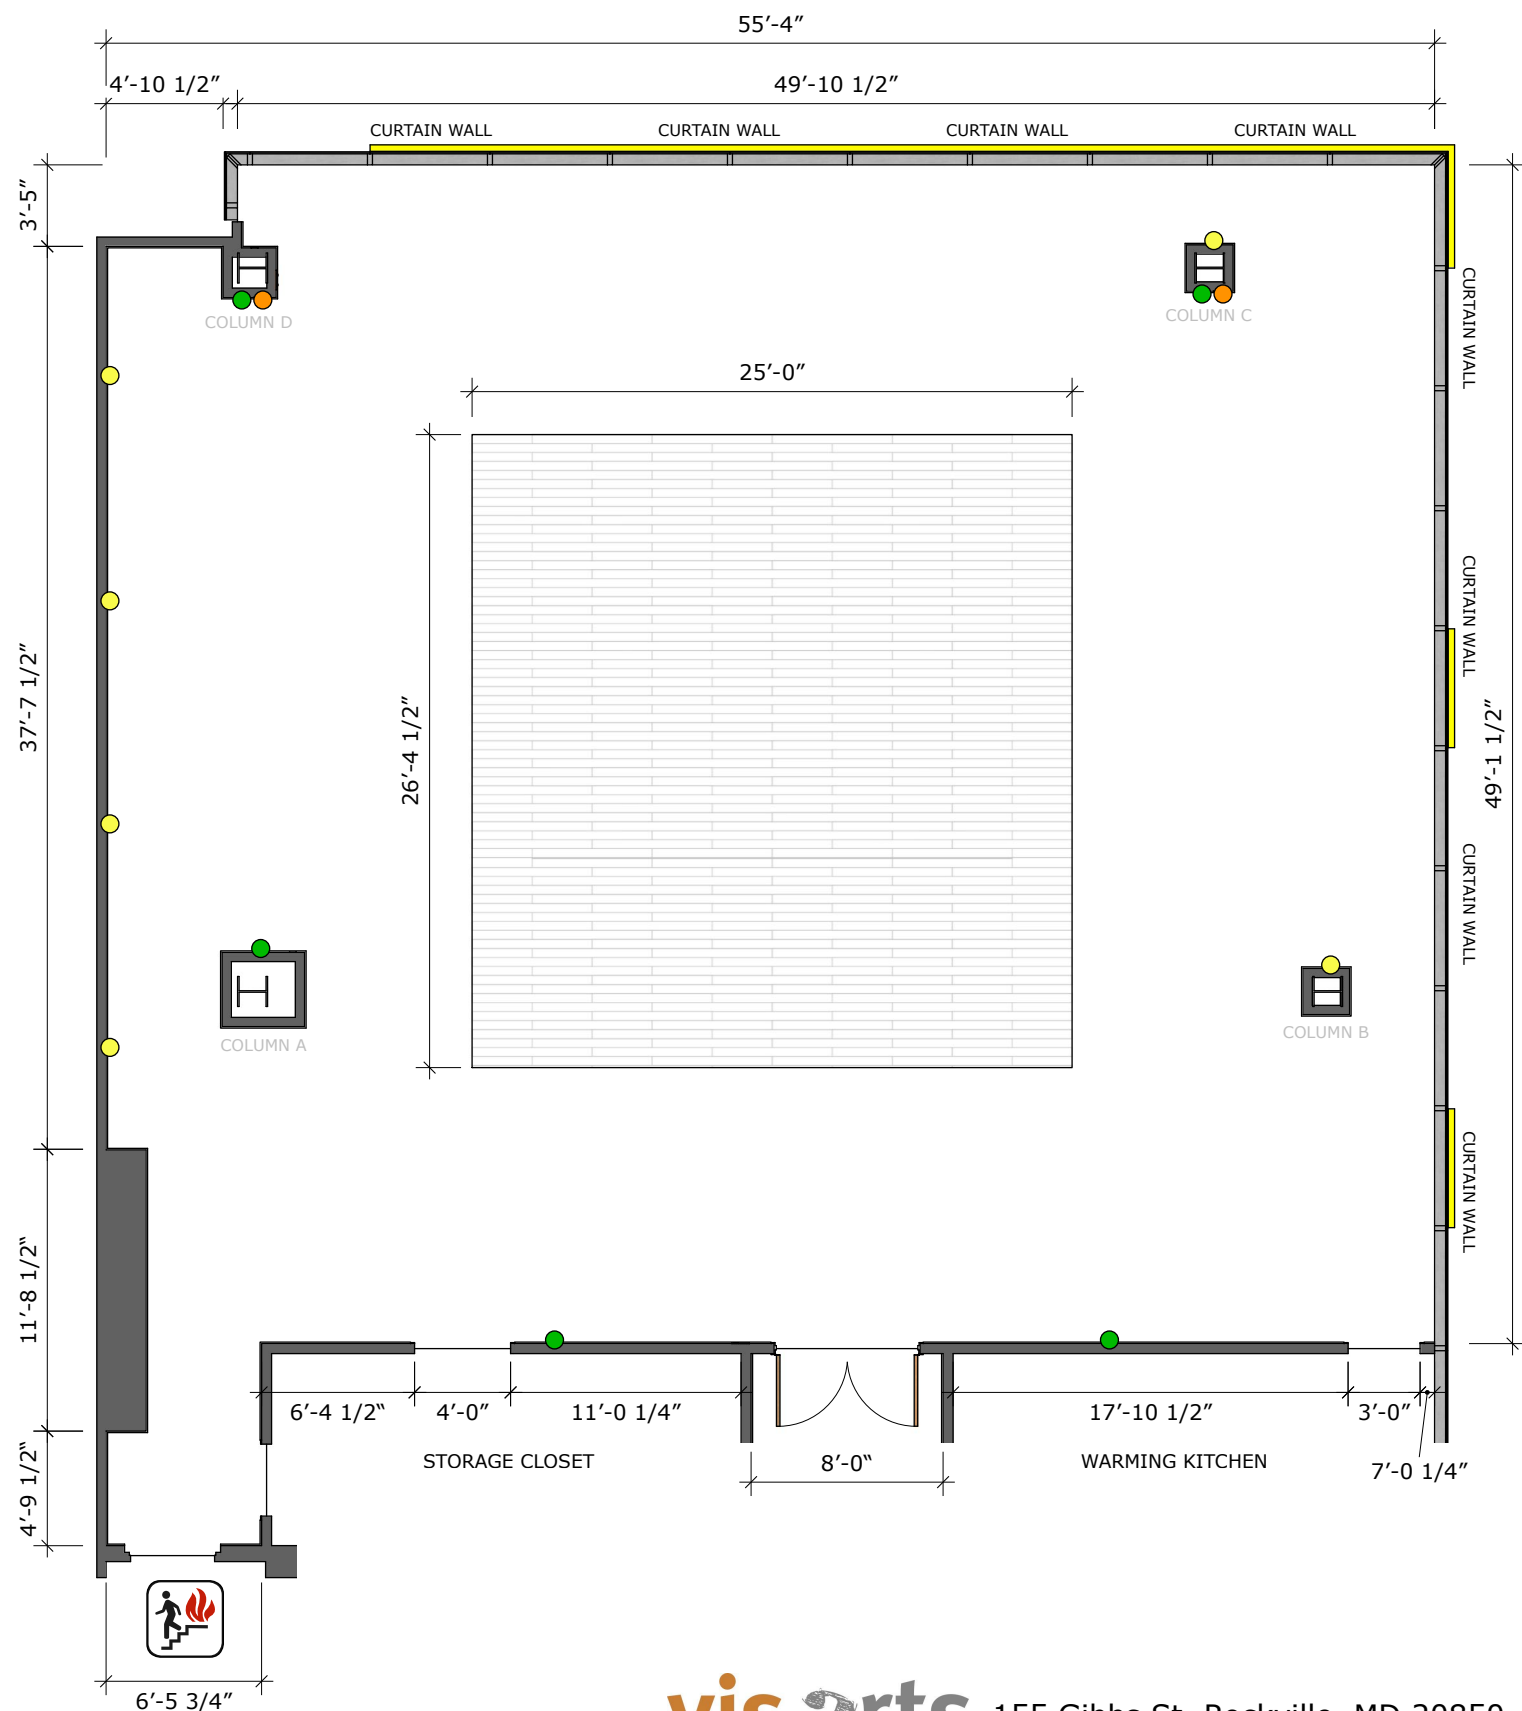

BUCHANAN ROOM FLOOR PLAN, VISARTS

Scale: 1/8" : 1' ● OUTLET ● ETHERNET ● INPUT (MIC, A/V, COMPUTER)

BUCHANAN ROOM CEILING PLAN, VISARTS

Scale: 1/8" : 1' @number=DIMENSION FROM FLOOR TO BOTTOM OF I-BEAM