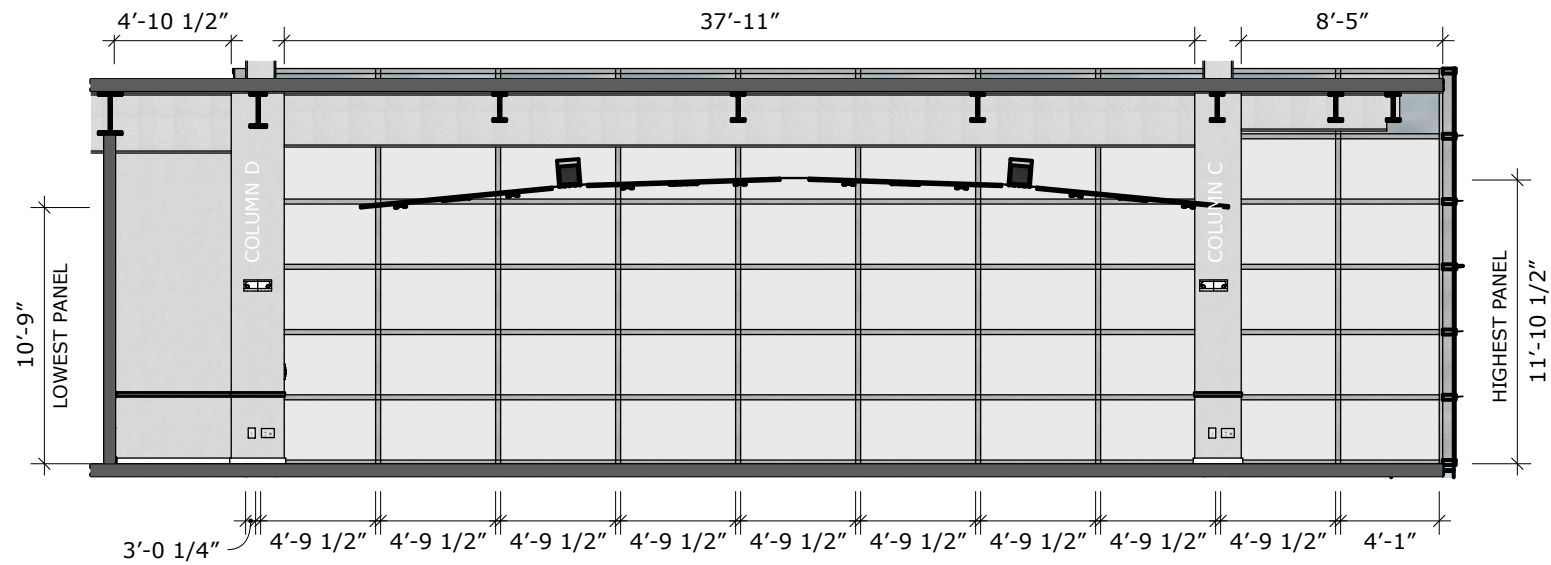

E
3

BUCHANAN ROOM SECTION NORTH WALL, VISARTS

Scale: 1/8" : 1'

I-BEAMS ORIGINAL COLOR: BLACK

E
4

BUCHANAN ROOM SECTION WEST WALL, VISARTS

Scale: 1/8" : 1'

I-BEAMS ORIGINAL COLOR: BLACK

E
5

BUCHANAN ROOM SECTION SOUTH WALL, VISARTS

Scale: 1/8" : 1'

I-BEAMS ORIGINAL COLOR: BLACK

E
6

BUCHANAN ROOM SECTION EAST WALL, VISARTS

Scale: 1/8" : 1'

I-BEAMS ORIGINAL COLOR: BLACK