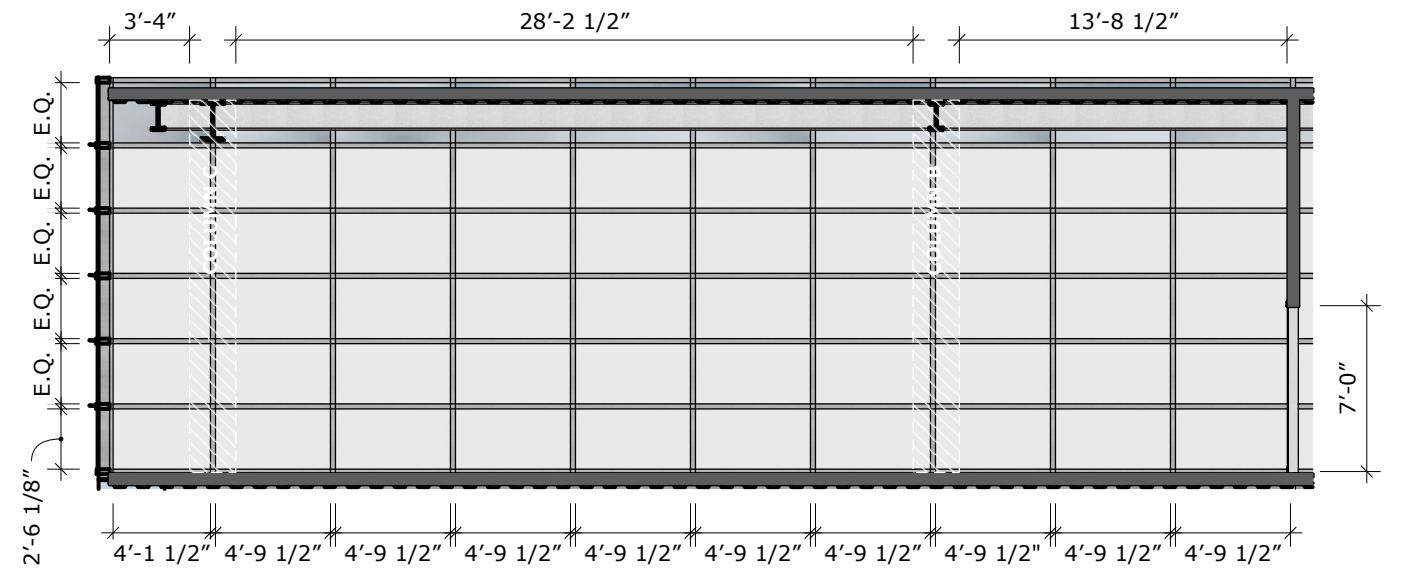

E
3

BUCHANAN ROOM SECTION NORTH WALL, VISARTS

Scale: 1/8" : 1'

I-BEAMS ORIGINAL COLOR: BLACK

E
4

BUCHANAN ROOM SECTION WEST WALL, VISARTS

Scale: 1/8" : 1'

I-BEAMS ORIGINAL COLOR: BLACK

E
5

BUCHANAN ROOM SECTION SOUTH WALL, VISARTS

Scale: 1/8" : 1'

I-BEAMS ORIGINAL COLOR: BLACK

E
6

BUCHANAN ROOM SECTION EAST WALL, VISARTS

Scale: 1/8" : 1'

I-BEAMS ORIGINAL COLOR: BLACK