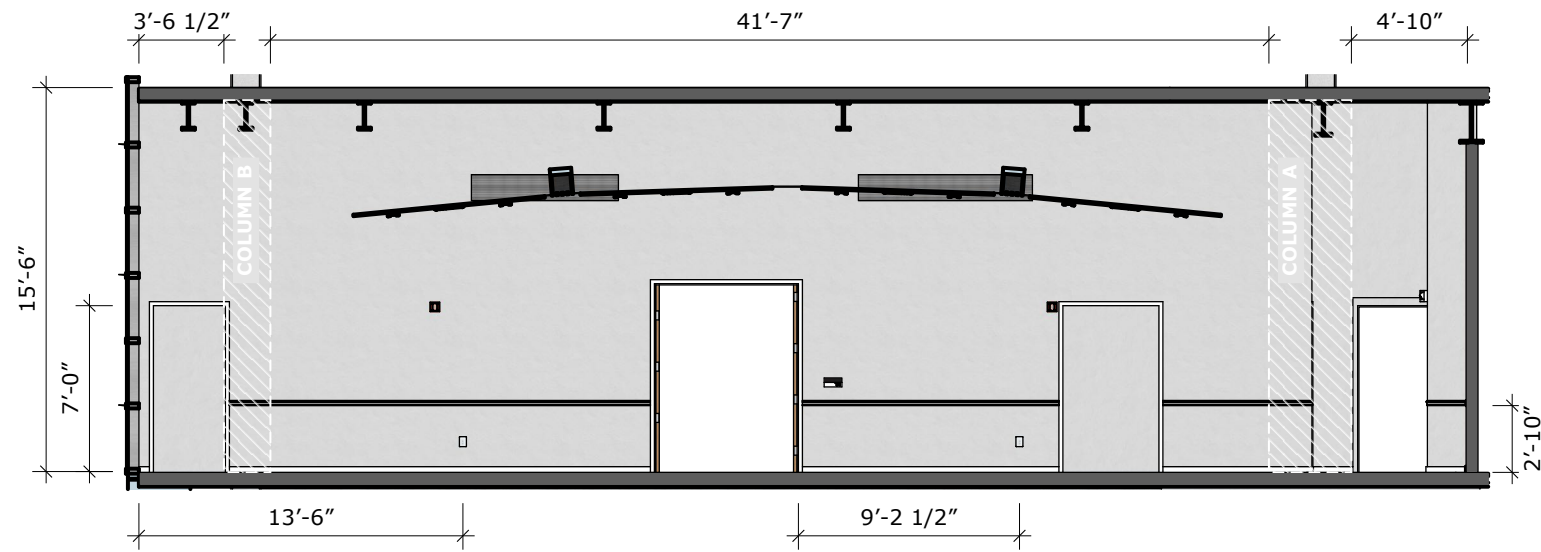

E
3

BUCHANAN ROOM SECTION NORTH WALL, VISARTS

Scale: 1/8" : 1'

I-BEAMS ORIGINAL COLOR: BLACK

E
4

BUCHANAN ROOM SECTION WEST WALL, VISARTS

Scale: 1/8" : 1'

I-BEAMS ORIGINAL COLOR: BLACK

E
5

BUCHANAN ROOM SECTION SOUTH WALL, VISARTS

Scale: 1/8" : 1'

I-BEAMS ORIGINAL COLOR: BLACK

E
6

BUCHANAN ROOM SECTION EAST WALL, VISARTS

Scale: 1/8" : 1'

I-BEAMS ORIGINAL COLOR: BLACK